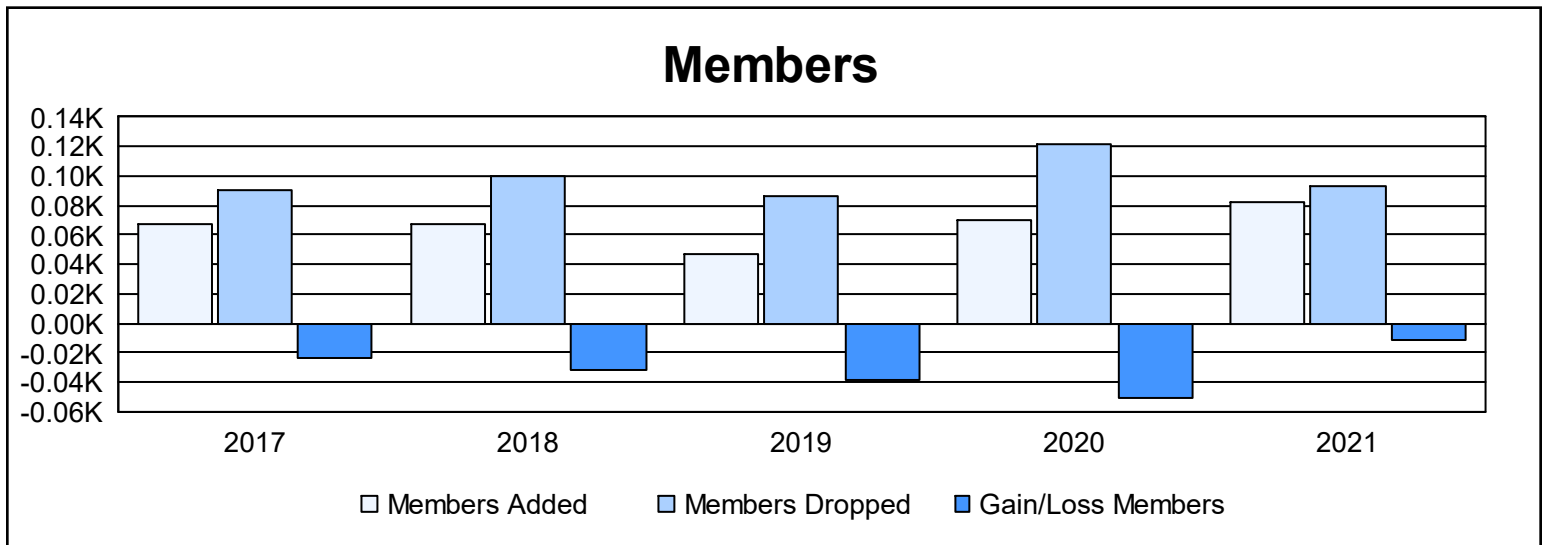

Year	New Clubs	Dropped Clubs	Gain/ Loss Clubs	New Members	Charter Members	Reinstate Members	Transfer Members	Total Member Added	Total Members Dropped	Gain/ Loss Members
2016-2017	0	0	0	62	1	1	3	67	91	-24
2017-2018	0	0	0	61	0	0	7	68	100	-32
2018-2019	0	0	0	41	0	3	3	47	86	-39
2019-2020	0	2	-2	61	0	1	8	70	121	-51
2020-2021	1	1	0	53	21	7	1	82	93	-11
<b>Average</b>	<b>0</b>	<b>1</b>	<b>0</b>	<b>56</b>	<b>4</b>	<b>2</b>	<b>4</b>	<b>67</b>	<b>98</b>	<b>-31</b>

### Membership Composition June 2021 Cumulative