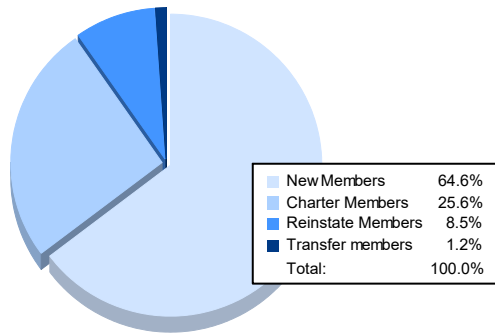

Year	New Clubs	Dropped Clubs	Gain/ Loss Clubs	New Members	Charter Members	Reinstate Members	Transfer Members	Total Member Added	Total Members Dropped	Gain/ Loss Members
2016-2017	0	0	0	62	1	1	3	67	91	-24
2017-2018	0	0	0	61	0	0	7	68	100	-32
2018-2019	0	0	0	41	0	3	3	47	86	-39
2019-2020	0	2	-2	61	0	1	8	70	121	-51
2020-2021	1	1	0	53	21	7	1	82	93	-11
<b>Average</b>	<b>0</b>	<b>1</b>	<b>0</b>	<b>56</b>	<b>4</b>	<b>2</b>	<b>4</b>	<b>67</b>	<b>98</b>	<b>-31</b>

### Membership Composition June 2021 Cumulative