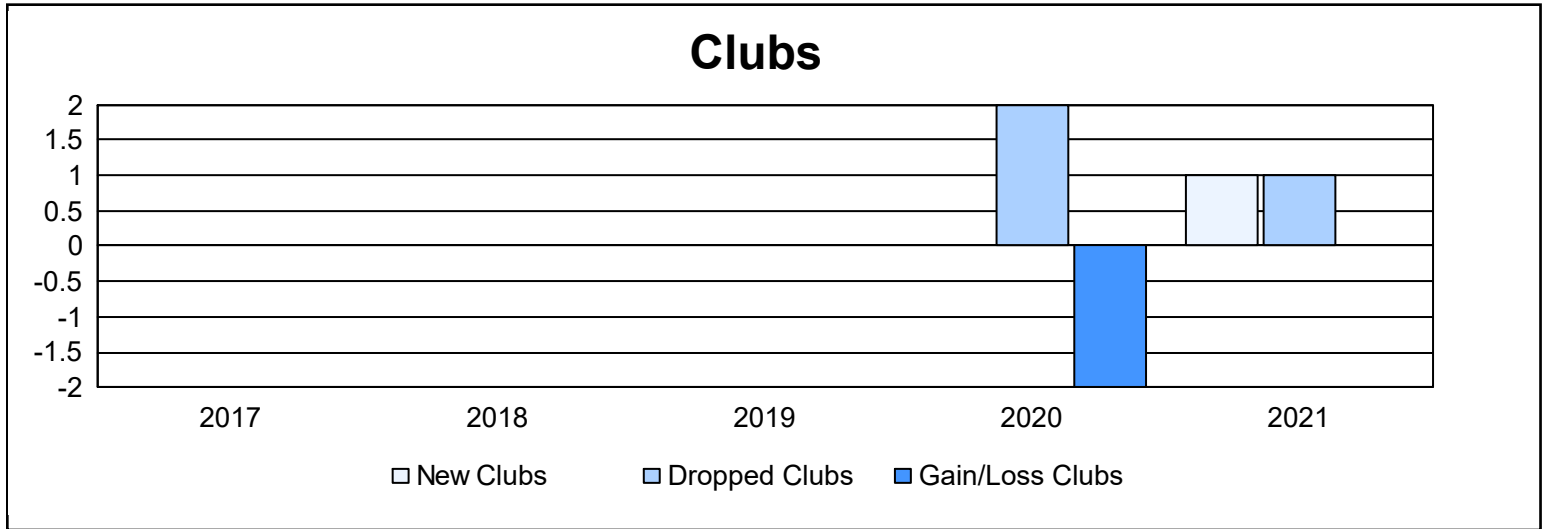

Year	New Clubs	Dropped Clubs	Gain/ Loss Clubs	New Members	Charter Members	Reinstate Members	Transfer Members	Total Member Added	Total Members Dropped	Gain/ Loss Members
2016-2017	0	0	0	62	1	1	3	67	91	-24
2017-2018	0	0	0	61	0	0	7	68	100	-32
2018-2019	0	0	0	41	0	3	3	47	86	-39
2019-2020	0	2	-2	61	0	1	8	70	121	-51
2020-2021	1	1	0	53	21	7	1	82	93	-11
<b>Average</b>	<b>0</b>	<b>1</b>	<b>0</b>	<b>56</b>	<b>4</b>	<b>2</b>	<b>4</b>	<b>67</b>	<b>98</b>	<b>-31</b>

### Membership Composition June 2021 Cumulative